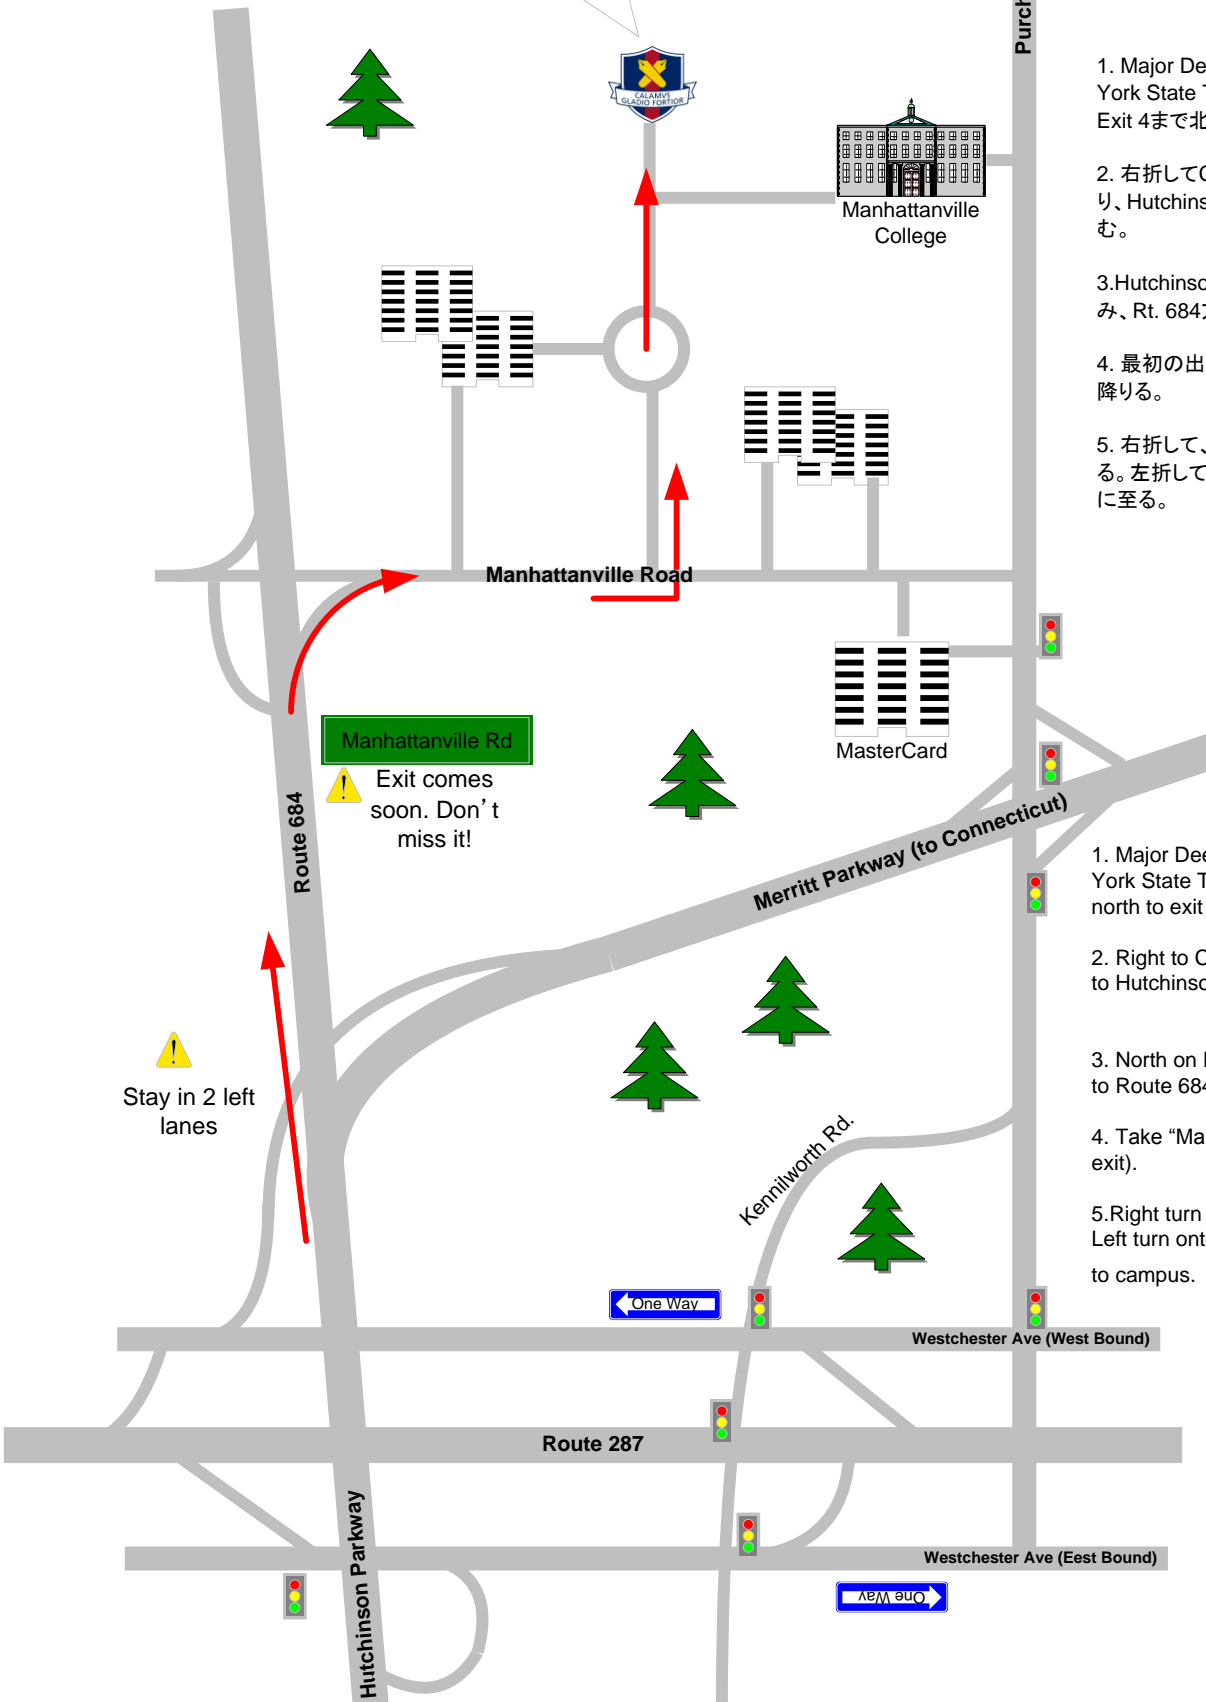

From

**South (南):
/Hutchinson Parkway/
from NYC**

Purchase Street (Route 120)

1. Major Deegan Expressway (New York State Thruway/Interstate 87)を Exit 4まで北へ進む。
2. 右折してCross County Parkwayに入り、Hutchinson river Parkwayまで東へ進む。
3. Hutchinson River Parkwayを北へ進み、Rt. 684方面に進む。
4. 最初の出口「Manhattanville Road」を降りる。
5. 右折して、Manhattanville Roadに入る。左折してCollege Roadに入り、本学院に至る。

1. Major Deegan Expressway — New York State Thruway (Interstate 87) north to exit 4.
2. Right to Cross County Parkway east to Hutchinson River Parkway.
3. North on Hutchinson River Parkway to Route 684.
4. Take “Manhattanville Road” (first exit).
5. Right turn onto Manhattanville Road. Left turn onto College Road and follow to campus.